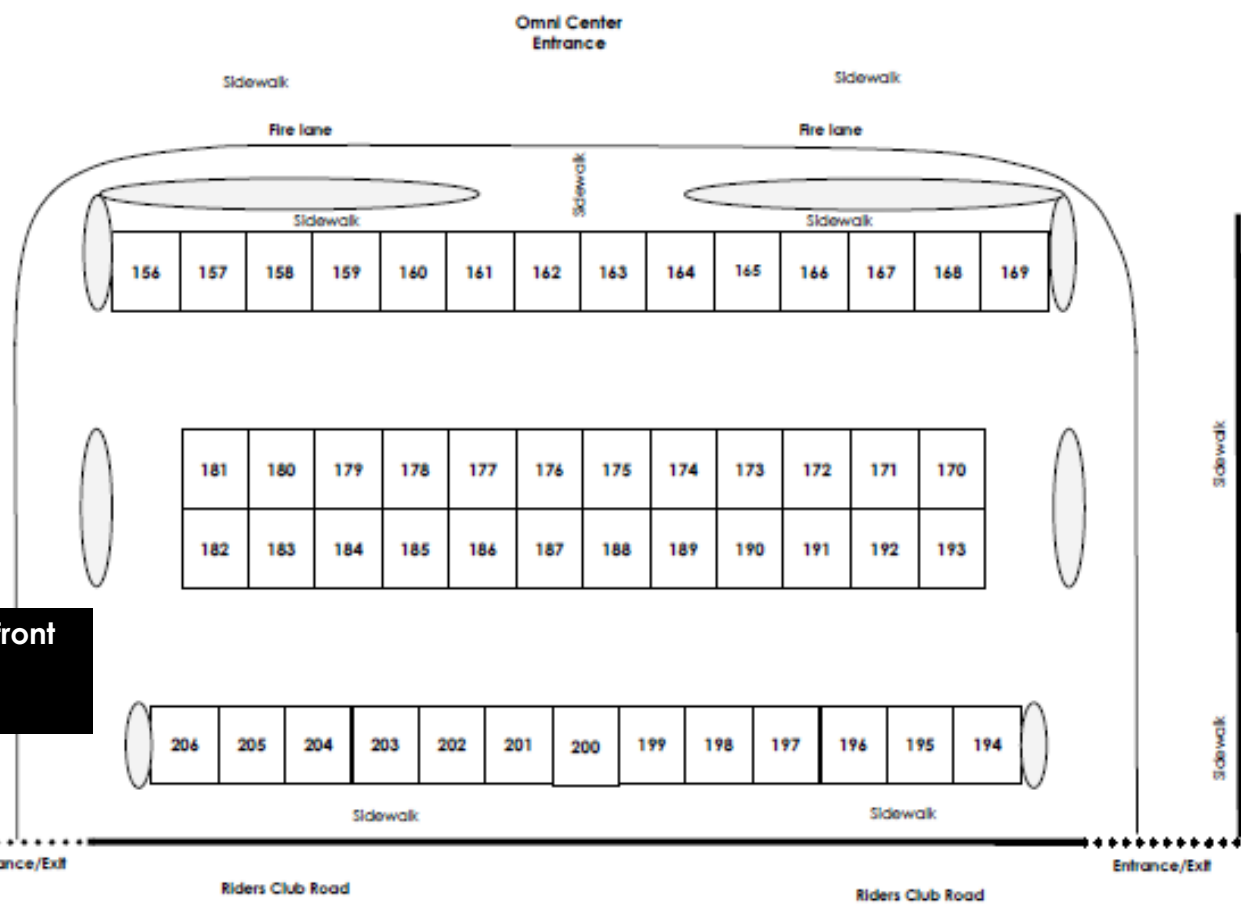

**2021
Booth Map**

April 30 - May 2, 2021

Friday 4:00 - 8:00 p.m.
Saturday 10:00 a.m. - 5:00 p.m.
Sunday 11:00 a.m. - 4:00 p.m.

Entertainment Area
Friday - Date Night
Saturday - Demonstration Day
Sunday - Family Day

Extra seating and demonstration area

West Wing Shelter

Outdoor Booths in front parking lot

The 2021 La Crosse Area Builders Home Show floorplan is subject to change. LABA reserves the right to change the floorplan (including but not limited to aisle spaces without notice, to provide a more satisfactory, attractive and successful exposition.