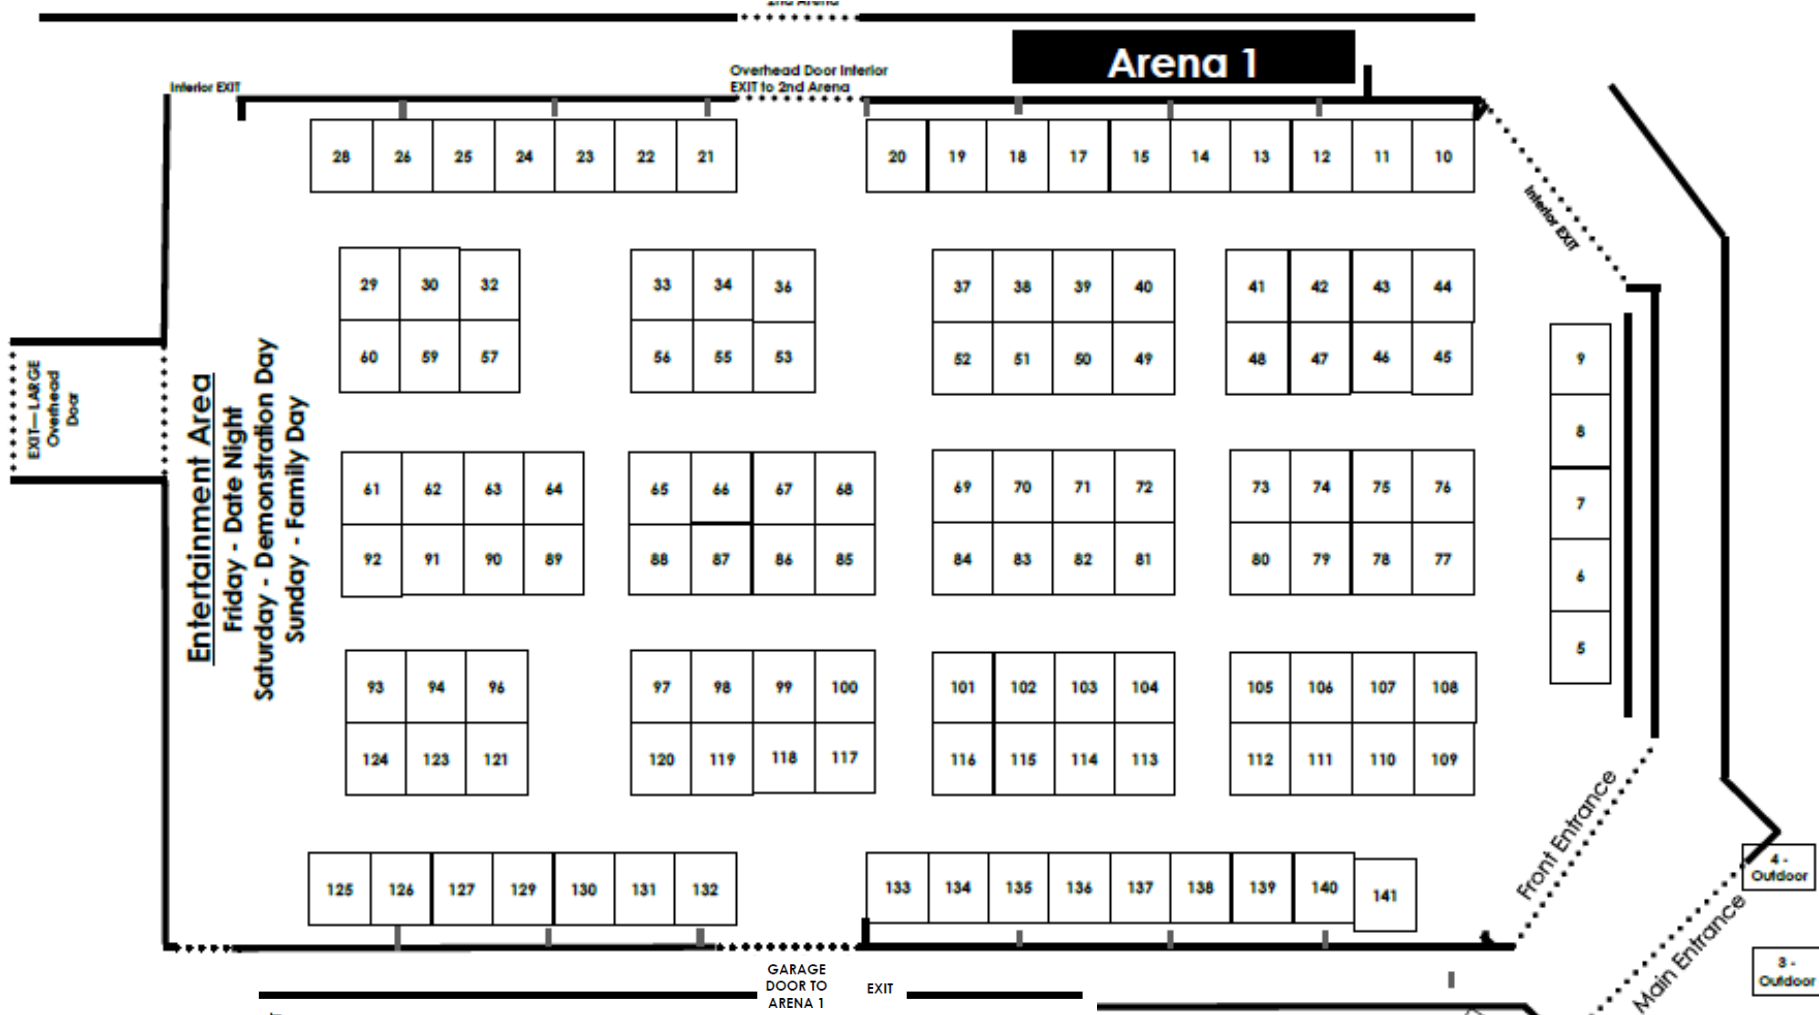

**2021
Booth Map**

April 30 - May 2, 2021

Friday 4:00 - 8:00 p.m.
Saturday 10:00 a.m. - 5:00 p.m.
Sunday 11:00 a.m. - 4:00 p.m.

Entertainment Area
Friday - Date Night
Saturday - Demonstration Day
Sunday - Family Day

Extra seating and demonstration area

West Wing Shelter

Outdoor Booths in front parking lot

The 2021 La Crosse Area Builders Home Show floorplan is subject to change. LABA reserves the right to change the floorplan (including but not limited to aisle spaces without notice, to provide a more satisfactory, attractive and successful exposition.